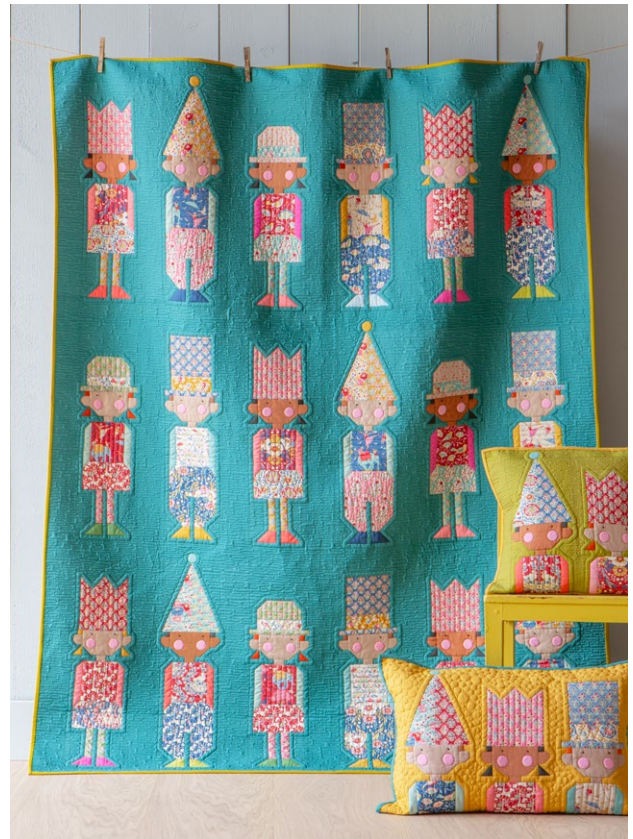

Tilda®

Jubilee

MODELS

20240113 My Birthdayparty Quilt
57½ x 73¼ in (146 x 186 cm) Rust

20240114 My Birthdayparty Quilt
57½ x 73¼ in (146 x 186 cm) Aqua

0240108 Bunting Quilt
60½ x 73¼ in (153,7 x 187,3 cm) Cornflower Blue

20240107 Bunting Quilt
60½ x 73¼ in (153,7 x 187,3 cm) Dove White

20240104 Birthday Quilt
52½ x 65½in (133,5 x 166,5cm) Blue Sage

20240103 Birthday Quilt
52½ x 65½in (133,5 x 166,5cm) Dove White

Birthday Pillows 32½ x 24½in (82,5 x 62,2cm)
20240102 Blue Sage, 20240101 Dove White

My Birthdayparty Pillows 24½ x 16 in (62,2 x 40,6 cm)
20240109 Pink, 20240110 Mustard and
My Birthdayparty Pillows 17½ x 16 in (44,5 x 40,6 cm)
20240111 Ginger, 20240112 Moss

Lollyflower pillows 25½ x 15½in (65 x 39,4 cm)
20240105 Dove White, 20240106 Cornflower Blue