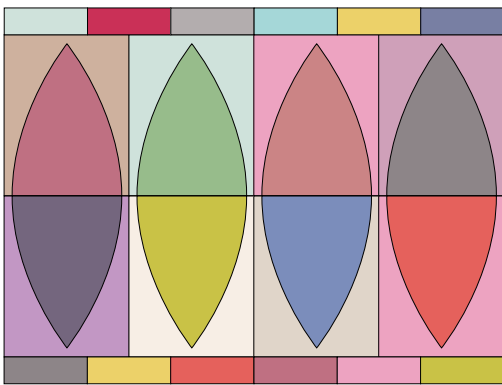

Colorplay Leaf Pillows

(Solids only)

These two lovely pillows have been designed to accompany the Colourplay Leaf Quilt. The pillows feature a curved block, like the quilt, but only eight of these blocks are used in each pillow, so making a pillow would be a good introduction to sewing curved seams. Both pillows have the option of a pieced back.

Colorplay Leaf Pillows

Materials

- Fabric 1: 13in x 10in (33cm x 25cm) – Solid rain grey (120032)
- Fabric 2: 6in (15cm) square – Solid grey cloud (120031)
- Fabric 3: 10in (25cm) square – Solid dove white (120001)
- Fabric 4: 10in (25cm) – Solid warm sand (120002)
- Fabric 5: 10in (25cm) – Solid cappuccino (120007)
- Fabric 6: 13in x 10in (33cm x 25cm) – Solid rosewood (120034)
- Fabric 7: 10in (25cm) – Solid terracotta (120035)
- Fabric 8: 13in x 10in (33cm x 25cm) – Solid salmon (120027)
- Fabric 9: 6in (15cm) square – Solid red (120021)
- Fabric 10: 20in x 10in (51cm x 25cm) – Solid pink (120026)
- Fabric 11: 10in (25cm) – Solid lavender pink (120010)
- Fabric 12: 10in (25cm) – Solid lilac (120030)
- Fabric 13: 10in (25cm) – Solid aubergine (120036)
- Fabric 14: 6in (15cm) square – Solid lupine (120013)
- Fabric 15: 10in (25cm) – Solid cornflower (120024)
- Fabric 16: 6in (15cm) square – Solid sky teal (120023)
- Fabric 17: 10in (25cm) – Solid soft teal (120003)
- Fabric 18: 10in (25cm) – Solid fern green (120025)
- Fabric 19: 13in x 10in (33cm x 25cm) – Solid lime green (120028)
- Fabric 20: 10in (25cm) – Solid pale yellow (120022)
- Wadding (batting): 30in x 23in (76.2cm x 58.4cm)
- Lining fabric (optional): 30in x 23in (76.2cm x 58.4cm)
- Fabric for back of pillow if using your choice of a single fabric: 7/8yd (80cm)
OR Fabric for back of pillow if making the pieced backing described:
refer to Step 7 for fabrics needed
- Binding fabric: 1/4yd (25cm) – Solid dove white (120001)
- Six buttons for pillow fastening (optional) – Chambray Basic
Buttons 5/8in (16mm) diameter (400043 or 400044)