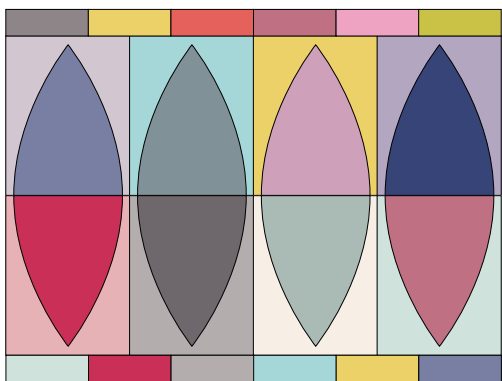

Colorplay Leaf Pillows

(Solids only)

These two lovely pillows have been designed to accompany the Colourplay Leaf Quilt. The pillows feature a curved block, like the quilt, but only eight of these blocks are used in each pillow, so making a pillow would be a good introduction to sewing curved seams. Both pillows have the option of a pieced back.

Colorplay Leaf Pillows

Materials

- Fabric 1: 13in x 10in (33cm x 25cm) – Solid rain grey (120032)
- Fabric 2: 6in (15cm) square – Solid grey cloud (120031)
- Fabric 3: 10in (25cm) square – Solid dove white (120001)
- Fabric 4: 10in (25cm) – Solid warm sand (120002)
- Fabric 5: 10in (25cm) – Solid cappuccino (120007)
- Fabric 6: 13in x 10in (33cm x 25cm) – Solid rosewood (120034)
- Fabric 7: 10in (25cm) – Solid terracotta (120035)
- Fabric 8: 13in x 10in (33cm x 25cm) – Solid salmon (120027)
- Fabric 9: 6in (15cm) square – Solid red (120021)
- Fabric 10: 20in x 10in (51cm x 25cm) – Solid pink (120026)
- Fabric 11: 10in (25cm) – Solid lavender pink (120010)
- Fabric 12: 10in (25cm) – Solid lilac (120030)
- Fabric 13: 10in (25cm) – Solid aubergine (120036)
- Fabric 14: 6in (15cm) square – Solid lupine (120013)
- Fabric 15: 10in (25cm) – Solid cornflower (120024)
- Fabric 16: 6in (15cm) square – Solid sky teal (120023)
- Fabric 17: 10in (25cm) – Solid soft teal (120003)
- Fabric 18: 10in (25cm) – Solid fern green (120025)
- Fabric 19: 13in x 10in (33cm x 25cm) – Solid lime green (120028)
- Fabric 20: 10in (25cm) – Solid pale yellow (120022)
- Wadding (batting): 30in x 23in (76.2cm x 58.4cm)
- Lining fabric (optional): 30in x 23in (76.2cm x 58.4cm)
- Fabric for back of pillow if using your choice of a single fabric: 7/8yd (80cm)
OR Fabric for back of pillow if making the pieced backing described:
refer to Step 7 for fabrics needed
- Binding fabric: 1/4yd (25cm) – Solid dove white (120001)
- Six buttons for pillow fastening (optional) – Chambray Basic
Buttons 5/8in (16mm) diameter (400043 or 400044)